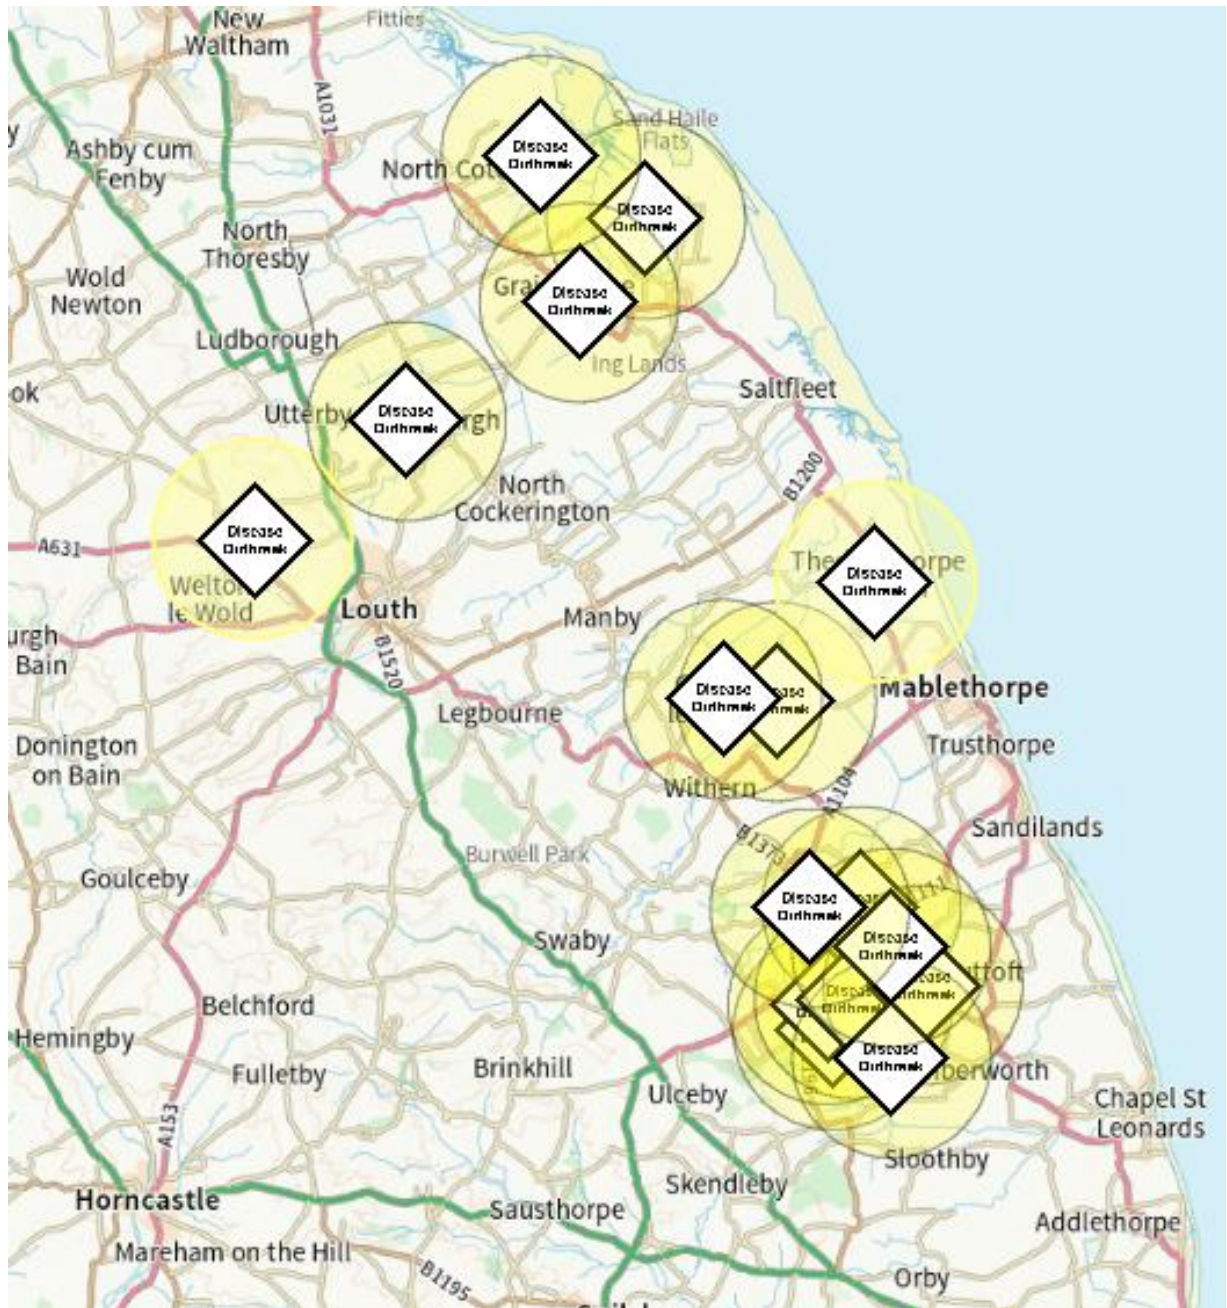

Map of Lincolnshire Outbreaks and Associated 3Km Protection Zones

This page is intentionally left blank